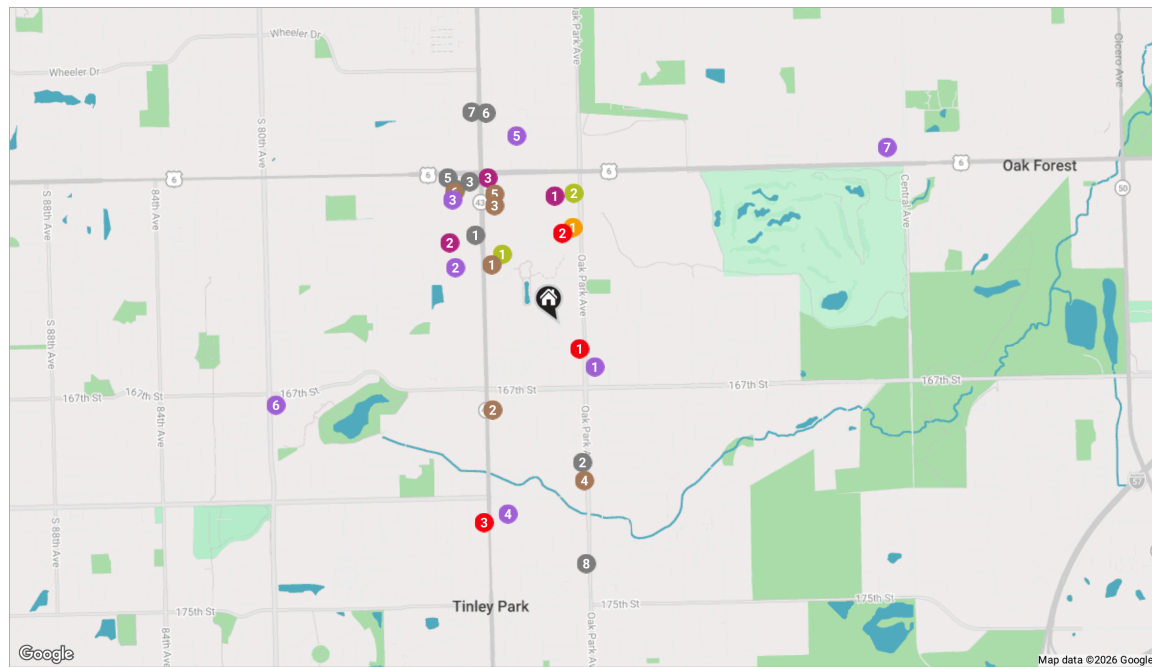

Sold AS IS, it could use some updates but plenty of room for you. HOA 240 a month.

RESTAURANTS

- 1 Steak 'n Shake
16110 HARLEM AVENUE, 0.6 MI
- 2 Eggheadz Cafe
16952 OAK PARK AVENUE, 0.6 MI
- 3 Portillo's Tinley Park
15900 SOUTH HARLEM AVENUE, 0.8 MI
- 4 Sharks Fish and Chicken
15940 SOUTH HARLEM AVENUE, 0.8 MI
- 5 El Famous Burrito[159th/Harlem]
15914 SOUTH HARLEM AVENUE, 0.9 MI
- 6 Famous Dave's Bar-B-Que
15657 SOUTH HARLEM AVENUE, 1.0 MI
- 7 Cooper's Hawk Winery & Restaurant
15690 SOUTH HARLEM AVENUE, 1.1 MI
- 8 Ed & Joe's Restaurant & Pizzeria
17332 OAK PARK AVENUE, 1.1 MI

COFFEE

- 1 Stella's Place
16205 SOUTH HARLEM AVENUE, 0.4 MI
- 2 Finjan Coffee House
16703 SOUTH HARLEM AVENUE, 0.5 MI
- 3 2Teas Boba Tinley Park IL
15945 SOUTH HARLEM AVENUE, 0.6 MI
- 4 Pekoe & Bean
17028 OAK PARK AVENUE, 0.7 MI
- 5 Eiffel Waffle- Tinley Park
15921 SOUTH HARLEM AVENUE, 0.7 MI
- 6 Jerusalem sweets 2
15960 SOUTH HARLEM AVENUE, 0.8 MI

SHOPPING

- 1 Menards
6851 WEST 159TH STREET, 0.6 MI
- 2 Sam's Club
16100 SOUTH HARLEM AVENUE, 0.6 MI

GROCERY

- 1 Rubino's Italian Imports inc.
16635 OAK PARK AVENUE, 0.3 MI
- 2 Pete's Fresh Market #20 - Tinley Park
16280 SOUTH HARLEM AVENUE, 0.5 MI
- 3 ALDI
16000 SOUTH HARLEM AVENUE, 0.8 MI
- 4 Jewel-Osco
17117 SOUTH HARLEM AVENUE, 0.9 MI
- 5 Meijer
15701 71ST COURT, 0.9 MI
- 6 Alameed Super Market & Bakery
16721 80TH AVENUE, 1.4 MI
- 7 Jewel-Osco
5616 WEST 159TH STREET, 1.7 MI

GYM

- 1 Planet Fitness
16189 SOUTH HARLEM AVENUE, 0.4 MI
- 2 United Gymnastics Academy
6805 159TH STREET, 0.6 MI

MEDICAL

- 1 Tinley park medical campus
16532 OAK PARK AVENUE, 0.1 MI
- 2 advocate health care
6850 CENTENNIAL DRIVE, 0.4 MI
- 3 Tinley Primary Care Ltd
17148 SOUTH HARLEM AVENUE, 1.0 MI