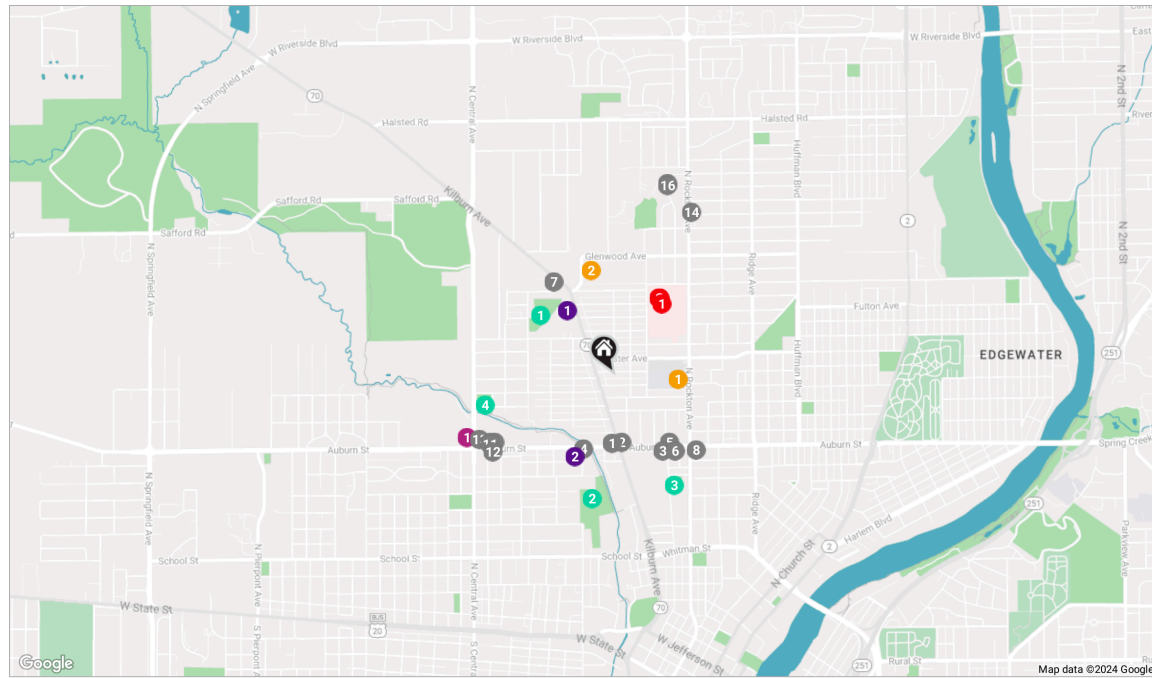

RESTAURANTS

- 1 KFC
  1502 KILBURN AVENUE, 0.3 MI
- 2 Burger King
  2911 AUBURN STREET, 0.3 MI
- 3 Taco Bell
  2602 AUBURN STREET, 0.4 MI
- 4 The Original Opsahl's Pizza
  3118 AUBURN STREET, 0.4 MI
- 5 Gyros House and More
  2525 AUBURN STREET, 0.4 MI
- 6 Beef-A-Roo
  2538 AUBURN STREET, 0.4 MI
- 7 Sister's Cafe
  2626 KILBURN AVENUE, 0.5 MI
- 8 El Burrito Loco
  2430 AUBURN STREET, 0.5 MI
- 9 Taqueria La Katrina
  3605 AUBURN STREET, 0.6 MI

Wong Wong Chinese Restaurant

3703 AUBURN STREET, 0.7 MI

Mr.J's Restaurant & Pizzeria

3701 AUBURN STREET, 0.7 MI

Popeyes Louisiana Kitchen

3622 AUBURN STREET, 0.7 MI

Olivo Taco - West Rockford

3721 AUBURN STREET, 0.7 MI

Subway

3021 NORTH ROCKTON AVENUE, 0.8 MI

Kandi Kafé

3134 NORTH ROCKTON AVENUE, 0.9 MI

Little Caesars Pizza

3108 NORTH ROCKTON AVENUE, 0.9 MI

SHOPPING

- 1 Walgreens
  3803 AUBURN STREET, 0.7 MI

MEDICAL

- 1 Javon Bea Hospital—Rockton
  2400 NORTH ROCKTON AVENUE, 0.4 MI

- 2 Rockford Memorial Hospital
  2400 NORTH ROCKTON AVENUE, 0.4 MI

- 3 Mercyhealth
  2400 NORTH ROCKTON AVENUE, 0.4 MI

- 1 West Middle School
  1900 NORTH ROCKTON AVENUE, 0.3 MI

- 2 Summerdale Elementary School
  3320 GLENWOOD AVENUE, 0.5 MI

- 1 United States Postal Service
  2440 KILBURN AVENUE, 0.4 MI

- 2 Rockford Express Illinois Secretary of State Facility
  3214 AUBURN STREET, 0.4 MI

PARKS

- 1 Belden Park
  ROCKFORD, 0.4 MI

- 2 Talcott-Page Memorial Park
  ROCKFORD, 0.6 MI

- 3 Garfield Avenue Park
  ROCKFORD, 0.6 MI

- 4 Bressler Park
  ROCKFORD, 0.6 MI

- 2 Rockford Express Illinois Secretary of State Facility
  3214 AUBURN STREET, 0.4 MI

SERVICES

- 1 United States Postal Service
  2440 KILBURN AVENUE, 0.4 MI

- 2 Rockford Express Illinois Secretary of State Facility
  3214 AUBURN STREET, 0.4 MI