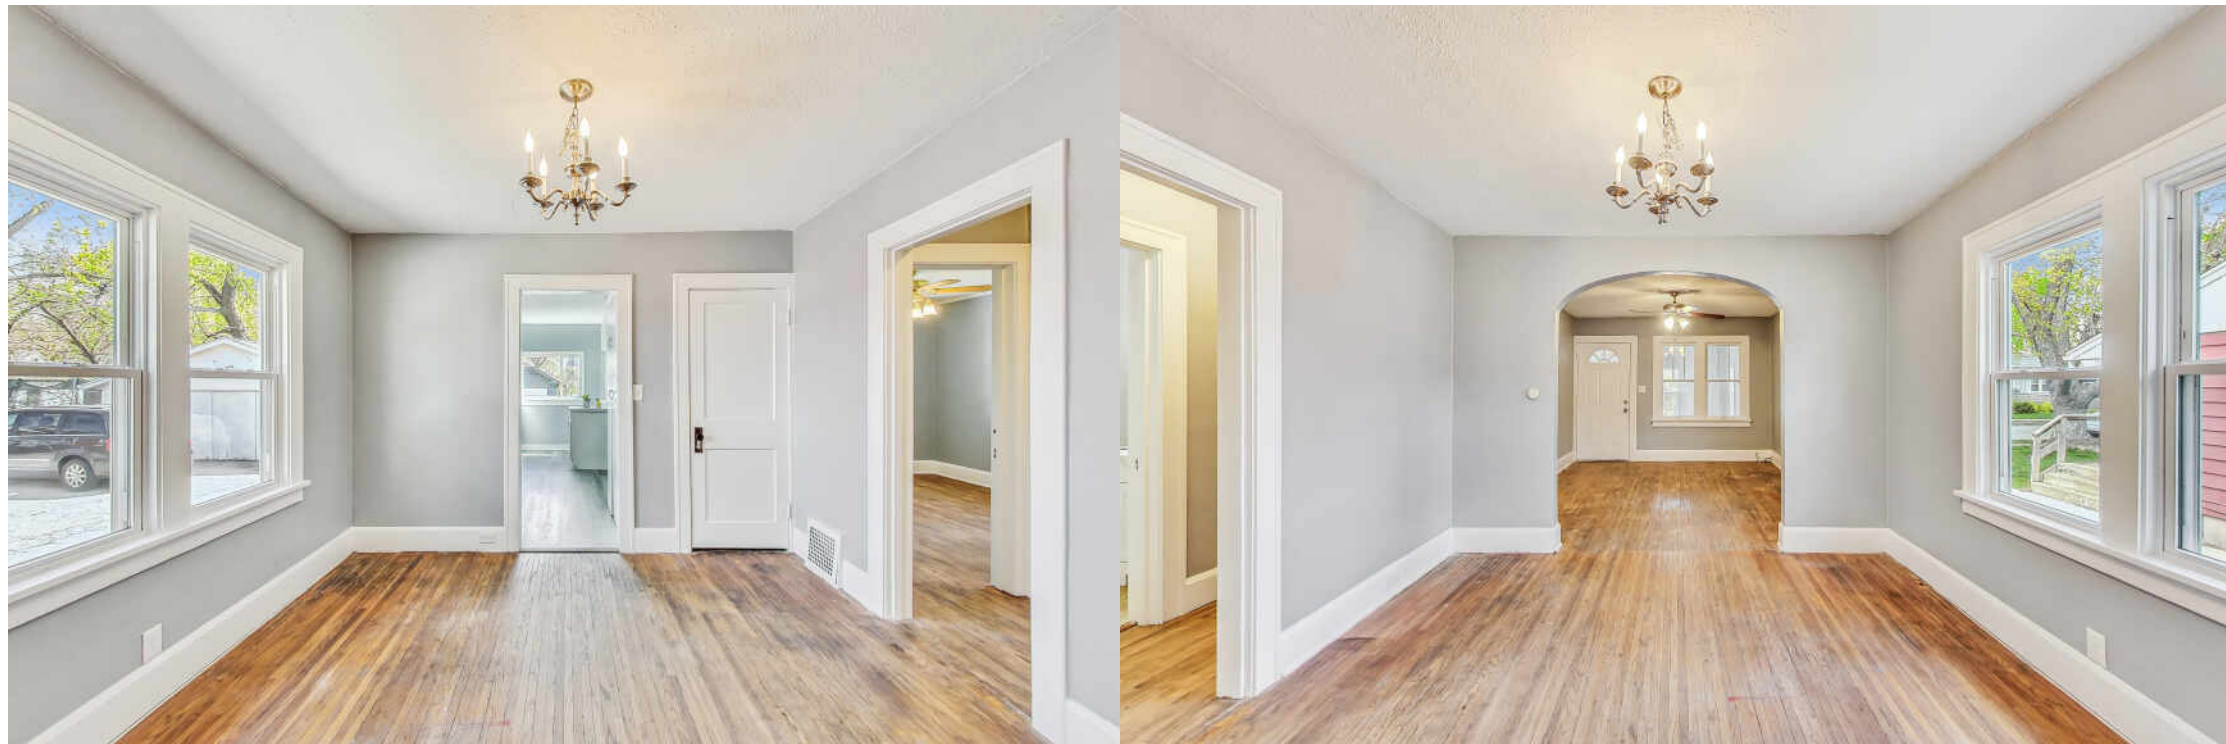

3002 RIDGEWAY AVENUE
ROCKFORD

ROOM DIMENSIONS

LIVING ROOM : 13' x 11'
DINING ROOM : 11' x 11'
KITCHEN : 17' x 08'
PRIMARY BEDROOM : 12' x 11'
SECOND BEDROOM : 12' x 11'
ENCLOSED PORCH : 20' x 8'

2 BEDROOM
1 BATH
TAXES: \$1,356

Bright and fresh is what will greet you here in this very well-kept 2 bedroom 1 bathroom home. The large 3 season enclosed front porch has endless possibilities, the full basement is wide open and just waiting for you to finish, the back porch is great for relaxing and or entertaining! The unfinished attic is huge and could be another bedroom, office or playroom. All of this and a fenced yard, make this a great home, on a quiet residential street. This home will make money for an investor or will make a great starter home for a live-in buyer. MINUTES FROM THE MIDDLE SCHOOL, THE HIGH SCHOOL AND ROCKFORD MEMORIAL HOSPITAL