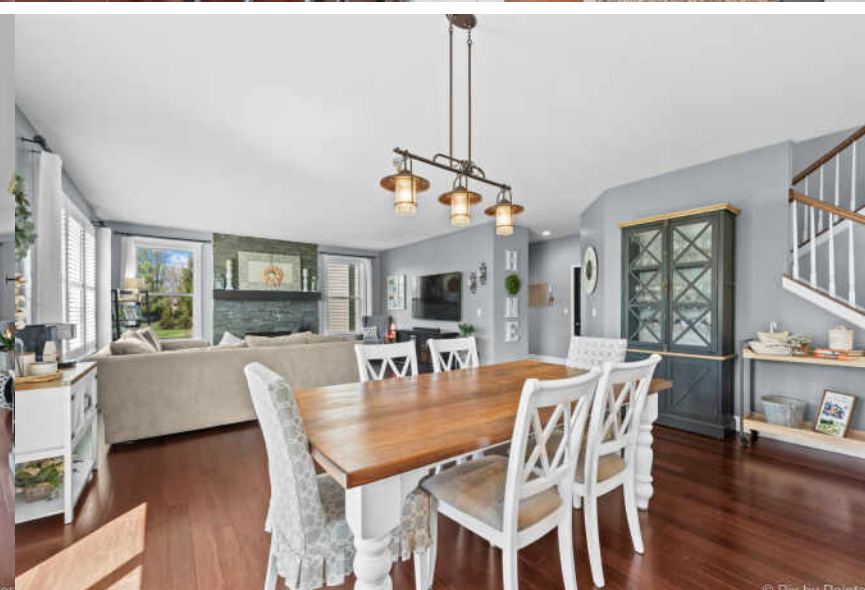

4075 CONIFER DRIVE
PLATO

© Pix by Painter

© Pix by Painter

4 BEDROOM
2.1 BATH

Welcome home to 4075 Conifer Drive. This is the home you have been searching for! Beautifully maintained and thoughtfully updated with custom millwork, this exceptional 4-bedroom, 2.5-bath home offers over 3,100 sq ft of light-filled living space and a 3-car garage, all set on a premium, private lot. The sun-drenched, south-facing rear exposure fills the home with natural light, highlighting the stunning floor-to-ceiling fireplace and inviting main living areas. The kitchen flows effortlessly into the family room and features a first-floor office just off the space, perfect for today's lifestyle. Upstairs, you'll find a lofted living area ideal for a second lounge, playroom, or workspace, along with a spacious primary suite featuring a vaulted ceiling and a true retreat feel. The additional bedrooms are generously sized with ample storage. The unfinished basement with full-size windows and a rough-in for a bathroom offers incredible potential to create a beautiful extension of your living space tailored to your needs. Move-in ready with space to grow.