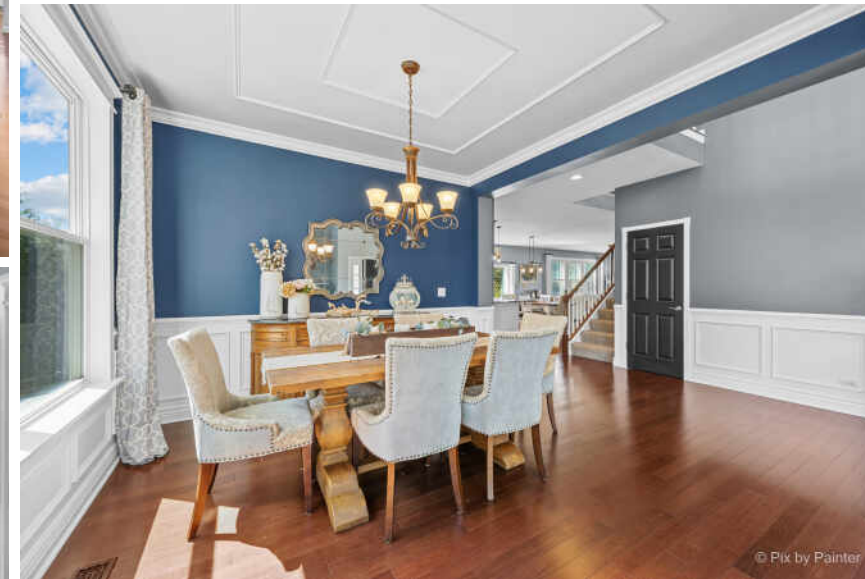

4075 CONIFER DRIVE
PLATO

© Pix by Painter

© Pix by Painter

4 BEDROOM
2.1 BATH

Welcome home to 4075 Conifer Drive. This is the home you have been searching for! Beautifully maintained and thoughtfully updated with custom millwork, this exceptional 4-bedroom, 2.5-bath home offers over 3,100 sq ft of light-filled living space and a 3-car garage, all set on a premium, private lot. The sun-drenched, south-facing rear exposure fills the home with natural light, highlighting the stunning floor-to-ceiling fireplace and inviting main living areas. The kitchen flows effortlessly into the family room and features a first-floor office just off the space, perfect for today's lifestyle. Upstairs, you'll find a lofted living area ideal for a second lounge, playroom, or workspace, along with a spacious primary suite featuring a vaulted ceiling and a true retreat feel. The additional bedrooms are generously sized with ample storage. The unfinished basement with full-size windows and a rough-in for a bathroom offers incredible potential to create a beautiful extension of your living space tailored to your needs. Move-in ready with space to grow.