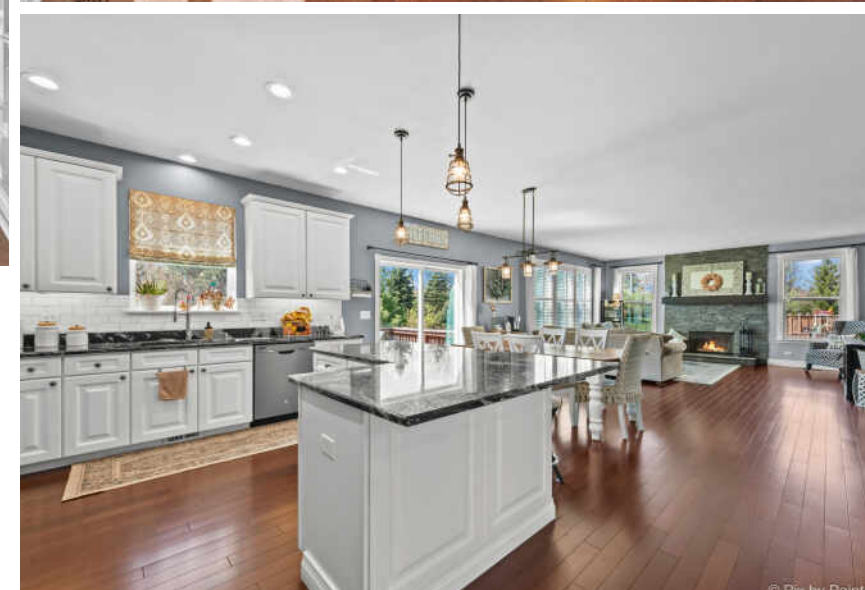

4075 CONIFER DRIVE
PLATO

© Pix by Painter

© Pix by Painter

4 BEDROOM
2.1 BATH

Welcome home to 4075 Conifer Drive. This is the home you have been searching for! Beautifully maintained and thoughtfully updated with custom millwork, this exceptional 4-bedroom, 2.5-bath home offers over 3,100 sq ft of light-filled living space and a 3-car garage, all set on a premium, private lot. The sun-drenched, south-facing rear exposure fills the home with natural light, highlighting the stunning floor-to-ceiling fireplace and inviting main living areas. The kitchen flows effortlessly into the family room and features a first-floor office just off the space, perfect for today's lifestyle. Upstairs, you'll find a lofted living area ideal for a second lounge, playroom, or workspace, along with a spacious primary suite featuring a vaulted ceiling and a true retreat feel. The additional bedrooms are generously sized with ample storage. The unfinished basement with full-size windows and a rough-in for a bathroom offers incredible potential to create a beautiful extension of your living space tailored to your needs. Move-in ready with space to grow.