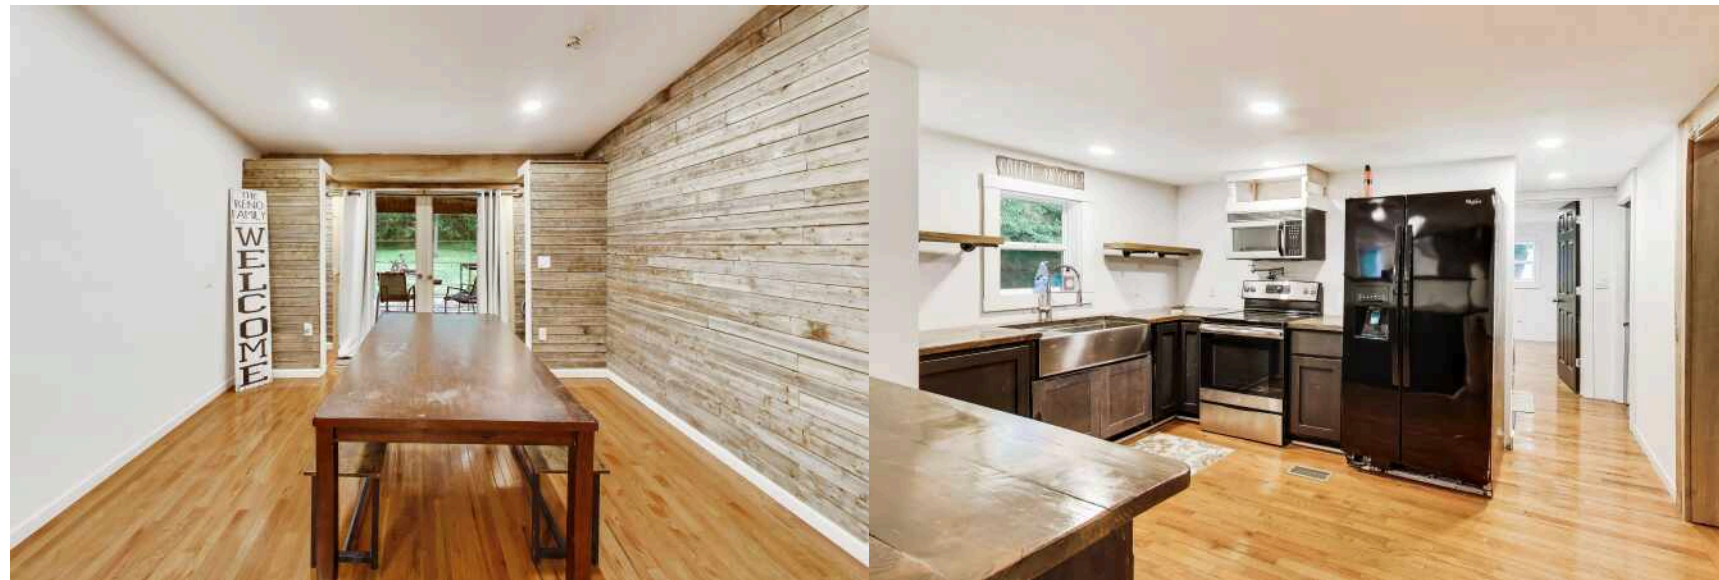

6788 N 400 W
MICHIGAN CITY

4 BEDROOM
1.1 BATH
TAXES: \$919

Country Living with Modern Updates! Situated on 2.23 acres, this well-maintained home features hardwood floors throughout, a spacious primary suite with walk-in closet, and over 1,700 sq. ft. of comfortable living space. Major updates include new windows and siding (2023), roof (2022), 200-amp electrical service, mini-split cooling system, tankless water heater, and more. Outside you'll find a detached garage, storage shed with 220-volt service, and a powered 40-foot Conex container. Enjoy peaceful country living just minutes from I-94, shopping, dining, and Lake Michigan beaches