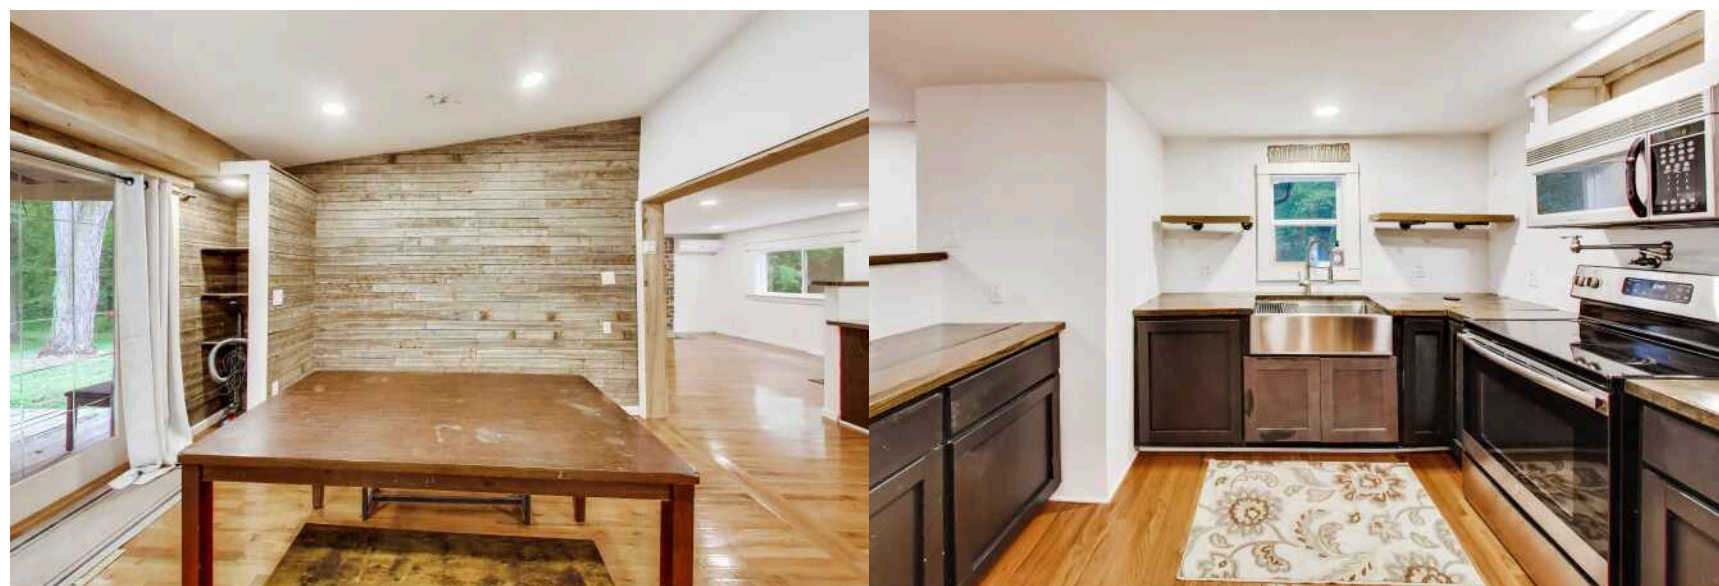

6788 N 400 W
MICHIGAN CITY

4 BEDROOM
1.1 BATH
TAXES: \$919

Country Living with Modern Updates! Situated on 2.23 acres, this well-maintained home features hardwood floors throughout, a spacious primary suite with walk-in closet, and over 1,700 sq. ft. of comfortable living space. Major updates include new windows and siding (2023), roof (2022), 200-amp electrical service, mini-split cooling system, tankless water heater, and more. Outside you'll find a detached garage, storage shed with 220-volt service, and a powered 40-foot Conex container. Enjoy peaceful country living just minutes from I-94, shopping, dining, and Lake Michigan beaches