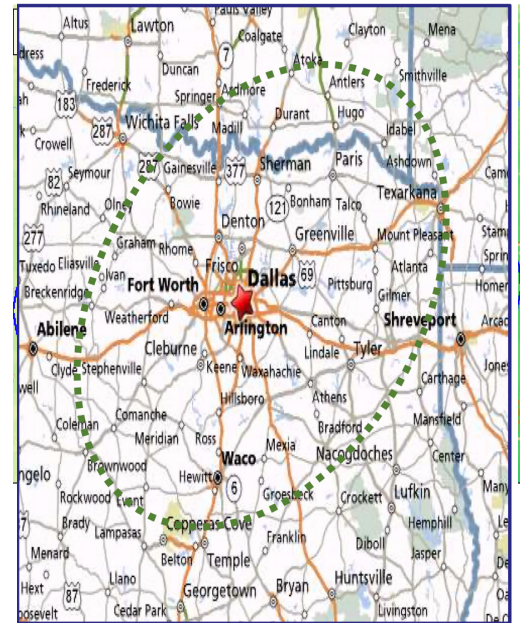

ROSA COLLINS

REAL ESTATE GROUP

AS HEARD ON

Regional Coverage

National Coverage

Westwood One

1. KLAA / ESPN AM830 – Los Angeles & Orange Counties – SO CAL FLAGSHIP
2. KVTA AM 1590– Ventura & Los Angeles Counties, CA – SO CAL FLAGSHIP
3. KSHP AM1400 – Las Vegas, NV – LAS VEGAS FLAGSHIP
4. KLIF AM 570 – Dallas, TX – DALLAS TEXAS FLAGSHIP
5. WTAW AM 1620 – College Station, TX
6. KMET AM 1490 ABC Radio – Palm Springs / Coachella Valley / Riverside, CA
7. KATA / ESPN AM 1340 – Eureka, CA
8. KATA / ESPN FM107.3 – Eureka / Redding, CA
9. WBGW AM 970 – Pittsburgh, PA
10. WCGO AM 1590 – Chicago, IL